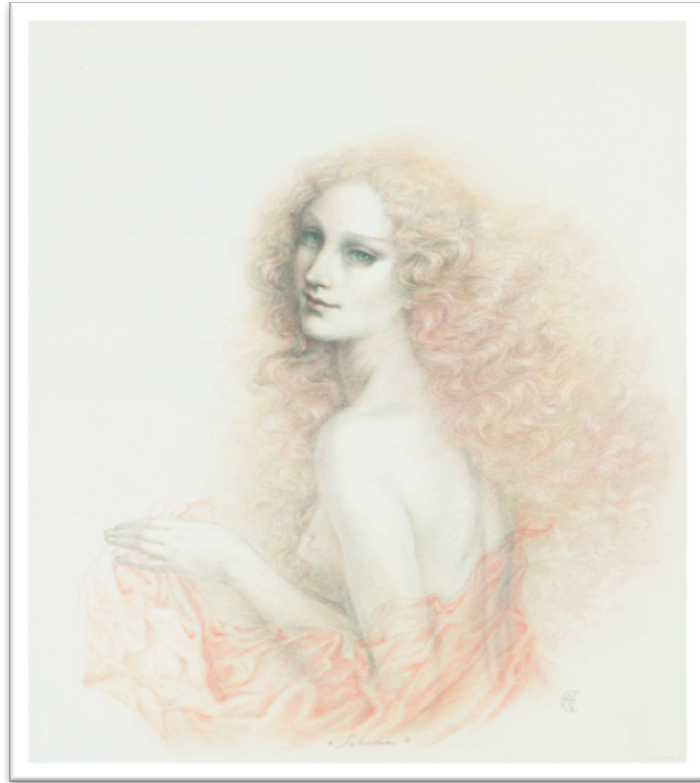

# KINUKO Y. CRAFT

## Salome

Giclee on Paper, 18" x 22"  
Edition Size: 30 Signed & Numbered