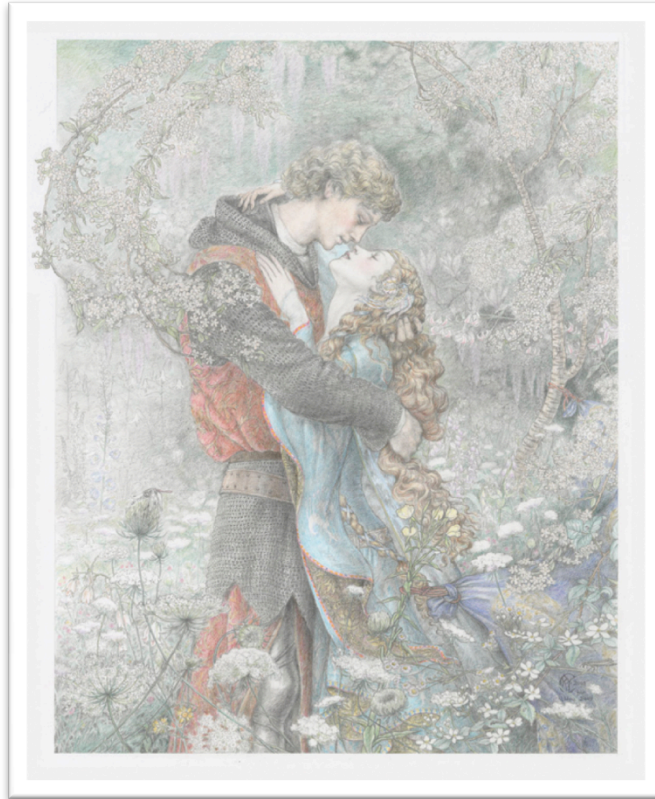

KINUKO Y. CRAFT

“Love Story” (Giclee on Paper)

Giclee on Paper, 20” x 24”
Edition Size: 30 Signed & Numbered