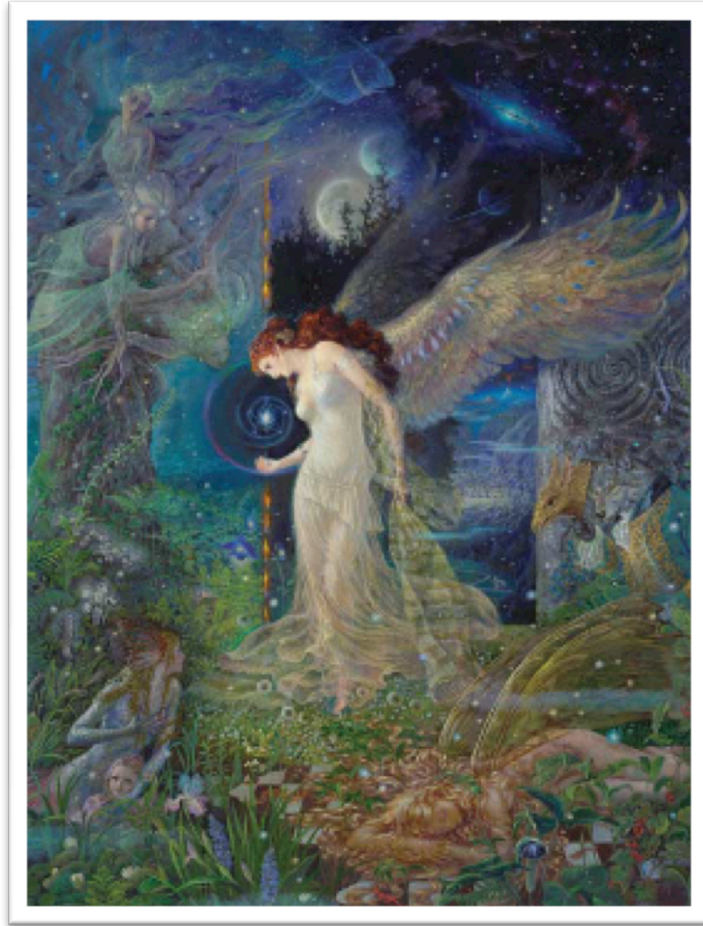

# KINUKO Y. CRAFT

## Luna

Giclee on Canvas, 18" x 24"  
Edition Size: 50 Signed & Numbered  
5 Artists Proofs