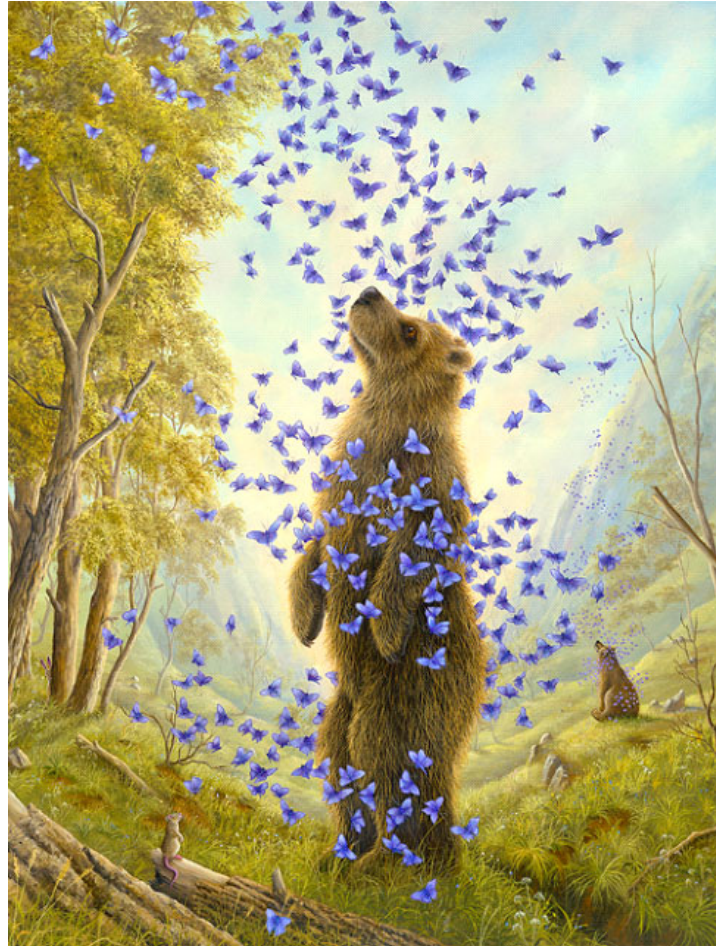

ROBERT BISSELL

“The Embrace II”

Giclee on Canvas

Regular: 34” x 25”

Edition Size: 100

Small Works: 16” x 12”

Edition Size: 100