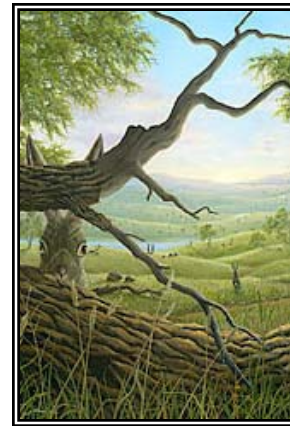

ROBERT BISSELL

(Details)

“Pastors at the Gate”

Giclee on Canvas

Regular: 14” x 72”

Edition Size: 75